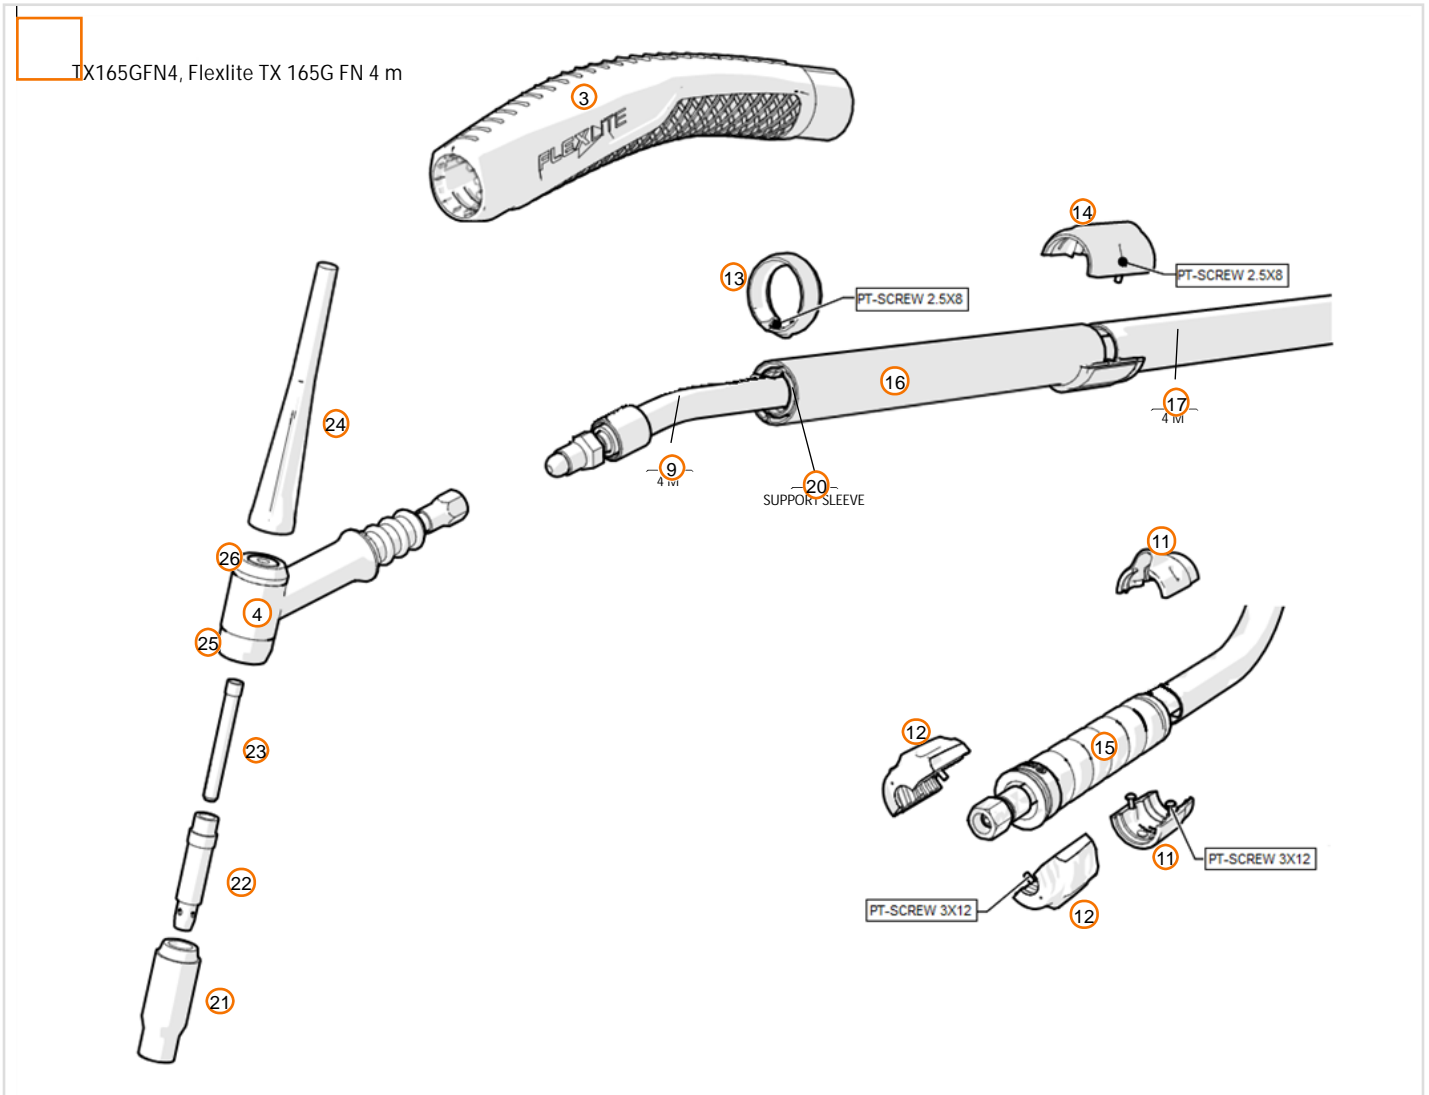

Slitdelar till

Kemppi Flexlite TX 165GFN

Pos	SKU	Description	Qty	Remark
1	TX165GFN4	TX 165 G F N 4M TIG TORCH	1	
3	SP015375	HANDLE	1	
4	SP013386	TORCH BODY FLEX G L, TX	1	
9	SP014877	GAS/CURRENT CABLE 4M	1	
11	SP801049	SEPARATION PIECE PAIR GC	1	
12	SP014524	CONNECTOR NUT PLASTIC	1	
13	SP014732	FIXING BAND GAS COOLED	1	
14	SP014036	CONNECTOR, PROTECTIVE HOSES GC	1	
15	SP014540	BENDING PROTECTION	1	
16	SP014035	PROTECTIVE HOSE, LEATHER 700MM GC	1	

Pos	SKU	Description	Qty	Remark
17	9373238L4	RUBBER HOSE 23,5/21.5 4 M	1	
20	SP014430	SUPPORT SLEEVE, GAS	1	
21	7990771	GAS NOZZLE 6 L	1	
22	7990682	COLLET BODY 2,4 L	1	
23	9876868	COLLET 2,4 L	1	
24	7990741	BACK CAP LONG L	1	
25	SP9580266	INSULATOR LOWER L	1	
26	SP9580267	INSULATOR UPPER L	1	