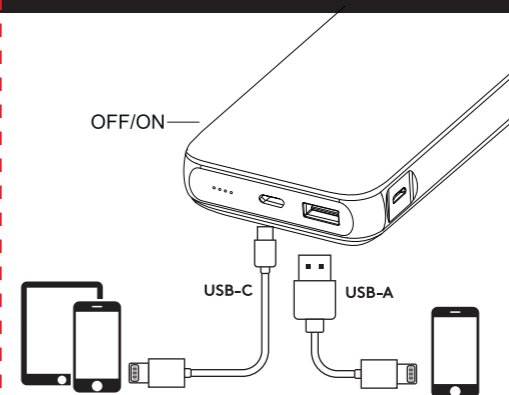

CHARGE A DEVICE LADDA EN ENHET

*Not included | Medföljer ej

Charge any of your devices that support USB charging. Connect your device to the power bank and push On button in the side of the power bank.

Ladda dina enheter som stödjer USB laddning. Anslut enheten till power bank och tryck på ON-knappen på sidan av power bank.

SPECIFICATION SPECIFIKATION

1. Item: 16118
   Battery type: A grade high-energy density Polymer cell
   Capacity: 20000mAh
   Micro USB Input: 5V/2A
   USB-C Input: PD 5V/2A, 9V/2A
   USB-C Output: PD 5V/3A, 9V/2.22A, 12V/1.67A (20W Max)
   USB-A Output 1: QC3.0 5~6.5V/3A, 6.5V~9V/2A, 9V~12V/1.5A, 5V/4.5A, 4.5V/5A (22.5W Max)
   USB-A Output 2: QC3.0 5~6.5V/3A, 6.5V~9V/2A, 9V~12V/1.5A, 5V/4.5A, 4.5V/5A (22.5W Max)
   Size: 148*69*28mm
   Product weight: 420g

WARNING VARNING

Do not disassemble or modify this product. Do not use if damaged. Do not put in direct sunlight as can get damaged. Use only suitable charger when charging this product. Avoid getting into water as not waterproof.

Montera ej isär eller modifiera denna product. Använd ej om produkten blivit skadad. Undvik att placera denna produkt i direkt solljus. Använd endast lämplig USB adapter vid laddning för undvika skada. Undvik kontakt med vatten då denna produkt är ej vattentät.