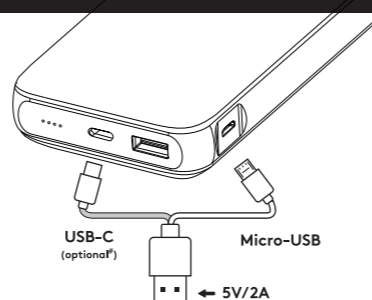

MANUAL - 16118 POWER BANK Fast Charger

20000mAh

DISCRIPTION BESKRIVNING

ENGLISH

- 1 Switch On/Off
- 2 Status indicator LED
- 3 USB-C PD input/output
- 4 USB-A QC3.0 output
- 5 Micro-USB input

SVENSKA

- 1 Strömbrytare Av/På
- 2 Statusindikator - LED
- 3 USB-C PD ingång/utgång
- 4 USB-A QC3.0 utgång
- 5 Micro-USB ingång

CHARGE POWER BANK LADDA POWER BANK

Recommended to use a USB-C (PD) cable for fast charging.

Important!

- Fully extend all the cables.
- Never wrap the cables around your powerbank when charging is in progress.
- Do not charge your powerbank at the same time as you charge external devices.