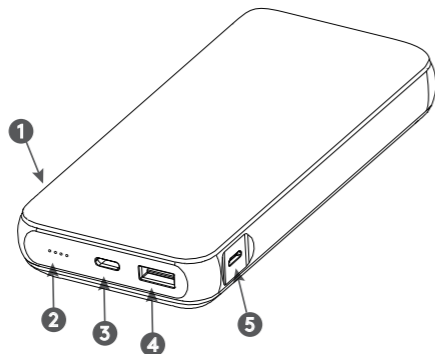

MANUAL - 16118 POWER BANK Fast Charger

20000mAh

DISCRIPTION BESKRIVNING

ENGLISH

- 1 Switch On/Off
- 2 Status indicator LED
- 3 USB-C PD input/output
- 4 USB-A QC3.0 output
- 5 Micro-USB input

SVENSKA

- 1 Strömbrytare Av/På
- 2 Statusindikator - LED
- 3 USB-C PD ingång/utgång
- 4 USB-A QC3.0 utgång
- 5 Micro-USB ingång

CHARGE POWER BANK LADDA POWER BANK

Recommended to use a USB-C (PD) cable for fast charging.

Important!

- Fully extend all the cables.
- Never wrap the cables around your powerbank when charging is in progress.
- Do not charge your powerbank at the same time as you charge external devices.