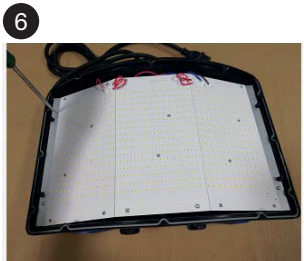

Detach the cables