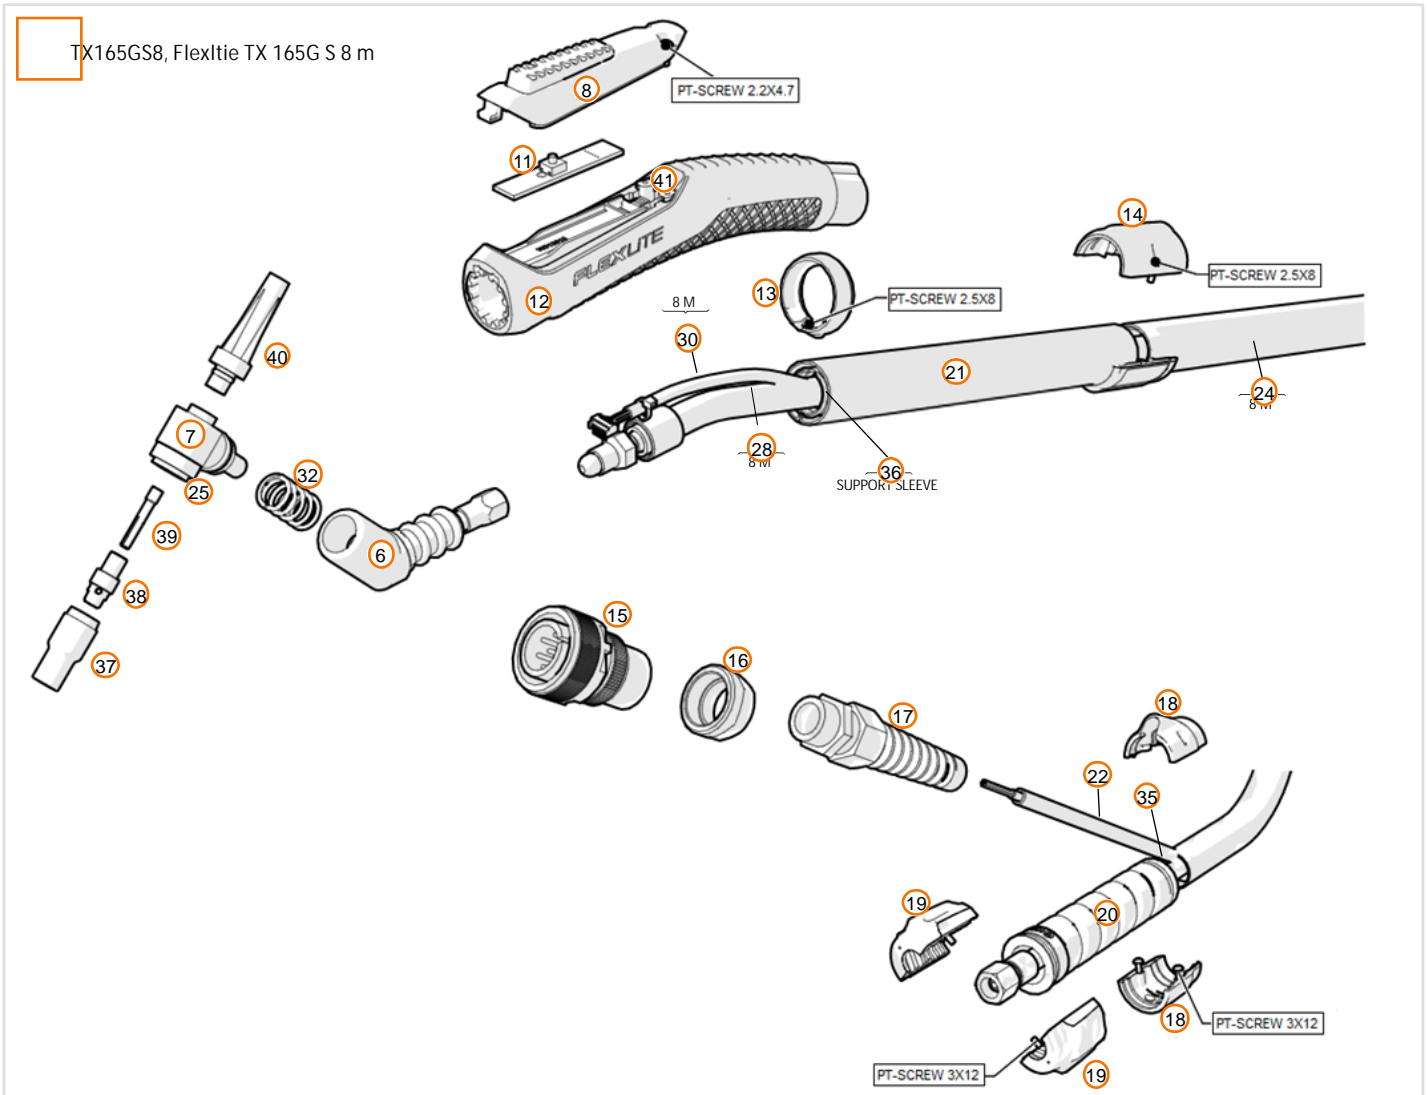

Slitdelar till

Kempfi Flexlite TX 165GS

Pos	SKU	Description	Qty	Remark
1	TX165GS8	TX 165 G S 8M TIG TORCH	1	
6	SP013394	TORCH BODY ROTATING G, TX	1	
7	SP801064	TORCH BODY ROTATING HEAD S, TX	1	
8	SP013916	COVER + TRIGGER, HANDLE GC	1	
11	SP014950	CARD A001	1	
12	SP013915	HANDLE, TX GAS COOLED	1	
13	SP014732	FIXING BAND GAS COOLED	1	
14	SP014036	CONNECTOR, PROTECTIVE HOSES GC	1	
15	SP9770142	PLUG S16 7 POLES MALE	1	

Pos	SKU	Description	Qty	Remark
16	SP006277	CABLE CLAMP S16 PLUG	1	
17	SP9791169	BENDING PROTECTION M20X1,5 Ø6-12	1	
18	SP801049	SEPARATION PIECE PAIR GC	1	
19	SP014524	CONNECTOR NUT PLASTIC	1	
20	SP014540	BENDING PROTECTION	1	
21	SP014035	PROTECTIVE HOSE, LEATHER 700MM GC	1	
22	SP9370122	PROTECTIVE HOSE 6/8.5	1	
24	9373238L8	RUBBER HOSE 23,5/21,5 8 M	1	
28	SP014878	GAS/CURRENT CABLE 8 M	1	
30	SP014948	CONTROL CABLE 8 M	1	
32	4276270	LOCKING SPRING	1	
35	SP4295550		1	
36	SP014430	SUPPORT SLEEVE, GAS	1	
37	7990761	GAS NOZZLE 5 S	1	
38	7990662	COLLET BODY 2,4 S	1	
39	7990637	COLLET 2,4 S	1	
40	7990734	BACK CAP MEDIUM S	1	
41	4294340	TORCH CLAMP	1	
25	SP9878013	INSULATOR S	1	