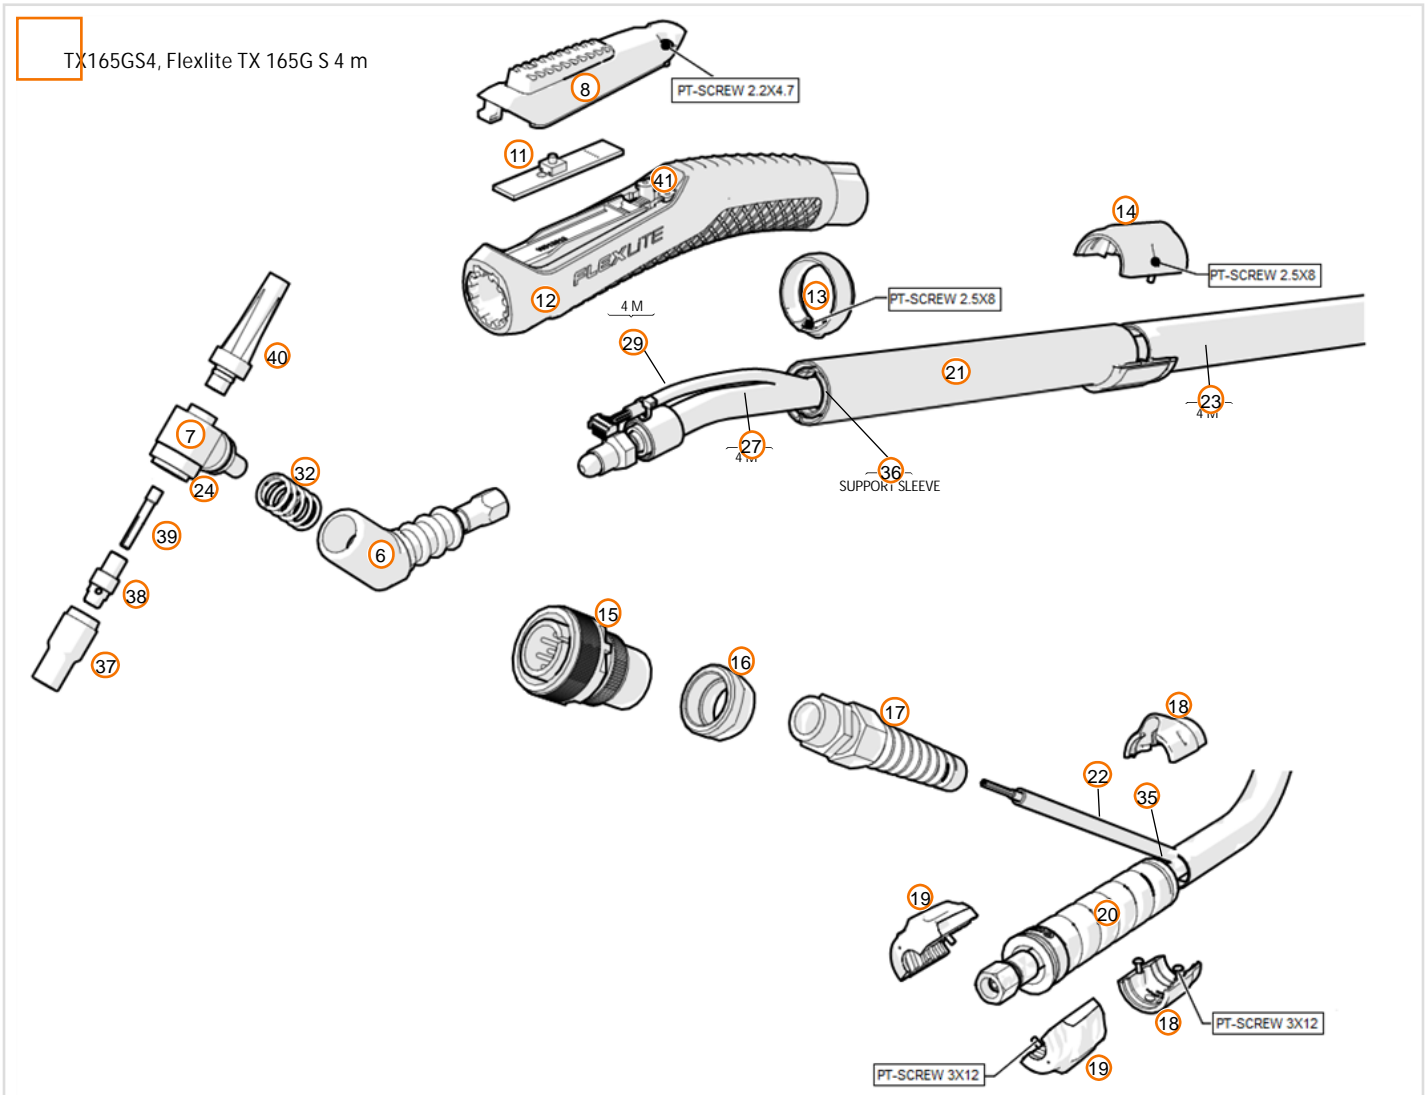

Slitdelar till

Kempfi Flexlite TX 165GS

Pos	SKU	Description	Qty	Remark
1	TX165GS4	TX 165 G S 4M TIG TORCH	1	
6	SP013394	TORCH BODY ROTATING G, TX	1	
7	SP801064	TORCH BODY ROTATING HEAD S, TX	1	
8	SP013916	COVER + TRIGGER, HANDLE GC	1	
11	SP014950	CARD A001	1	
12	SP013915	HANDLE, TX GAS COOLED	1	
13	SP014732	FIXING BAND GAS COOLED	1	
14	SP014036	CONNECTOR, PROTECTIVE HOSES GC	1	
15	SP9770142	PLUG S16 7 POLES MALE	1	

Pos	SKU	Description	Qty	Remark
16	SP006277	CABLE CLAMP S16 PLUG	1	
17	SP9791169	BENDING PROTECTION M20X1,5 Ø6-12	1	
18	SP801049	SEPARATION PIECE PAIR GC	1	
19	SP014524	CONNECTOR NUT PLASTIC	1	
20	SP014540	BENDING PROTECTION	1	
21	SP014035	PROTECTIVE HOSE, LEATHER 700MM GC	1	
22	SP9370122	PROTECTIVE HOSE 6/8.5	1	
23	9373238L4	RUBBER HOSE 23,5/21.5 4 M	1	
27	SP014877	GAS/CURRENT CABLE 4M	1	
29	SP014906	CONTROL CABLE 4 M	1	
32	4276270	LOCKING SPRING	1	
35	SP4295550		1	
36	SP014430	SUPPORT SLEEVE, GAS	1	
37	7990761	GAS NOZZLE 5 S	1	
38	7990662	COLLET BODY 2,4 S	1	
39	7990637	COLLET 2,4 S	1	
40	7990734	BACK CAP MEDIUM S	1	
41	4294340	TORCH CLAMP	1	
24	SP9878013	INSULATOR S	1	